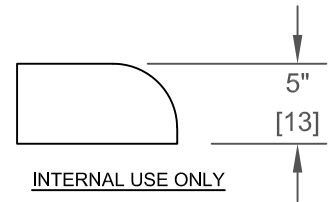

NOTES:

1. DUE TO OUR CONTINUOUS IMPROVEMENT PROGRAM, ALL MODELS AND SPECIFICATIONS ARE SUBJECT TO CHANGE WITHOUT NOTICE.

	PUMP 1
	PUMP 2
	PUMP 3
	PUMP 1
	PUMP 2
	PUMP 3
	CONTROL BOX

GEO-1325 - LEGEND			
SYMB.	DESCRIPTION	PART NUMBER	QTY.
2D	HALO EURO DIRECTIONAL	PLU29520-011-500	6
3M	HALO MINI-JET MASSAGE	PLE29530-141-500	2
3D	HALO MINI-JET DIRECTIONAL	PLU29530-111-500	4
3.5R	HALO TWIN ROTO	PLU29530-031-500	1
4D	HALO MAXI-JET DIRECTIONAL	PLU29540-111-500	2
5R	HALO PROLOCK-JET ROTO	PLU29550-081-500	4
5D	HALO PROLOCK-JET DIRECTIONAL	PLU29550-031-500	4
RCJ	RIP CURRENT JETS	PLU210-5168S-DSG	2
D2*	2" WATER DIVERTER VALVE - STARFIRE		1
A*	AIR CONTROL VALVE - STARFIRE		6
-	27" STAINLESS STEEL HANDRAIL		1
TSF	100 SQ.FT. 2X50 SQ.FT. W/TELEWEIR		2
M/D	MAIN DRAIN		3
TH	TETHER ANCHOR		1
EA	FITNESS ANCHOR		6
-	DECAL FLOOR GRAPHIC		2
P	Y-PILLOWS		2
C	SPA TOUCH 1 SQUARE		1
OZ	HYDRO CLEAR OZONATOR		1
-	LED DUAL HYDRO-STREAMERS PLUS™ WITH D1.5 VALVE		1
L	5" MULTI COLORED LED LIGHT		1

OPTIONS		
SYMB.	DESCRIPTION	OPTION NUMBER
	FREEDOM SOUND SYSTEM BLUETOOTH, POWERED SUBWOOFER AND 4X SPEAKERS (2X 3" 2X 6")	OPT23-FS622
-	THERMO-GUARD FULL FOAM	OPT23-900-XL-6A

PROPRIETARY AND CONFIDENTIAL THE INFORMATION CONTAINED IN THIS DRAWING IS THE SOLE PROPERTY OF GEO SPAS. ANY REPRODUCTION IN PART OR AS A WHOLE WITHOUT THE WRITTEN PERMISSION OF GEO SPAS IS PROHIBITED.			
SPECIFICATIONS		TITLE	JET LAYOUT - STD
DIMENSION (in)	93"x151"x51"	LINE	GEO
DIMENSION (cm)	236x384x130	MODEL	2023 SPA LINE GEO
DRY WEIGHT	1750LBS [794 Kg]	NUM	GEO-1325
FILLED WEIGHT	15028 LBS [6817 Kg]	DWG NO.	CS002047
		REV	A
WATER CAP.	1600 GAL [6432 L]	SCALE	NTS
			SHEET 1 OF 1