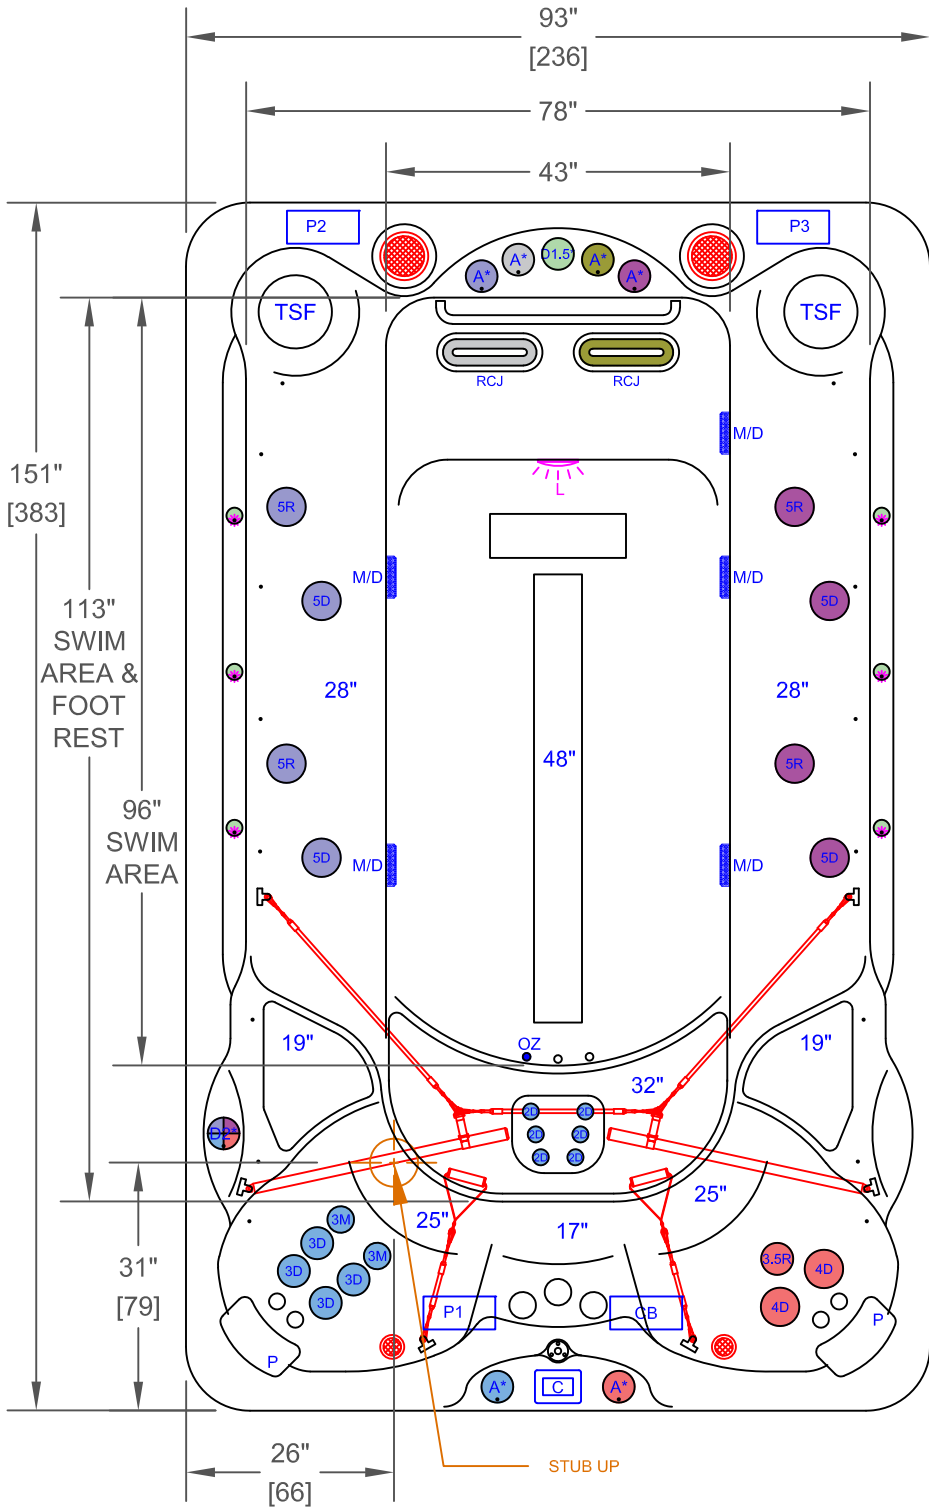

NOTES:

1. DUE TO OUR CONTINUOUS IMPROVEMENT PROGRAM, ALL MODELS AND SPECIFICATIONS ARE SUBJECT TO CHANGE WITHOUT NOTICE.

	PUMP 1
	PUMP 2
	PUMP 3
	PUMP 1
	PUMP 2
	PUMP 3
	CONTROL BOX

GEO-1325 - LEGEND			
SYMB.	DESCRIPTION	PART NUMBER	QTY.
2D	HALO EURO DIRECTIONAL	PLU29520-011-500	6
3M	HALO MINI-JET MASSAGE	PLE29530-141-500	2
3D	HALO MINI-JET DIRECTIONAL	PLU29530-111-500	4
3.5R	HALO TWIN ROTO	PLU29530-031-500	1
4D	HALO MAXI-JET DIRECTIONAL	PLU29540-111-500	2
5R	HALO PROLOCK-JET ROTO	PLU29550-081-500	4
5D	HALO PROLOCK-JET DIRECTIONAL	PLU29550-031-500	4
RCJ	RIP CURRENT JETS	PLU210-5168S-DSG	2
D2*	2" WATER DIVERTER VALVE - STARFIRE		1
A*	AIR CONTROL VALVE - STARFIRE		6
-	27" STAINLESS STEEL HANDRAIL		1
TSF	100 SQ.FT. 2X50 SQ.FT. W/TELEWEIR		2
M/D	MAIN DRAIN		3
TH	TETHER ANCHOR		1
EA	FITNESS ANCHOR		6
-	DECAL FLOOR GRAPHIC		2
P	Y-PILLOWS		2
C	SPA TOUCH 1 SQUARE		1
OZ	HYDRO CLEAR OZONATOR		1
-	LED DUAL HYDRO-STREAMERS PLUS™ WITH D1.5 VALVE		1
L	5" MULTI COLORED LED LIGHT		1

OPTIONS		
SYMB.	DESCRIPTION	OPTION NUMBER
	FREEDOM SOUND SYSTEM BLUETOOTH, POWERED SUBWOOFER AND 4X SPEAKERS (2X 3" 2X 6")	OPT23-FS622
-	THERMO-GUARD FULL FOAM	OPT23-900-XL-6A

PROPRIETARY AND CONFIDENTIAL THE INFORMATION CONTAINED IN THIS DRAWING IS THE SOLE PROPERTY OF GEO SPAS. ANY REPRODUCTION IN PART OR AS A WHOLE WITHOUT THE WRITTEN PERMISSION OF GEO SPAS IS PROHIBITED.			
SPECIFICATIONS		TITLE	JET LAYOUT - STD
DIMENSION (in)	93"x151"x51"	LINE	GEO
DIMENSION (cm)	236x384x130	MODEL	2023 SPA LINE GEO
DRY WEIGHT	1750LBS [794 Kg]	NUM	GEO-1325
FILLED WEIGHT	15028 LBS [6817 Kg]	DWG NO.	CS002047
		REV	A
WATER CAP.	1600 GAL [6432 L]	SCALE	NTS
			SHEET 1 OF 1